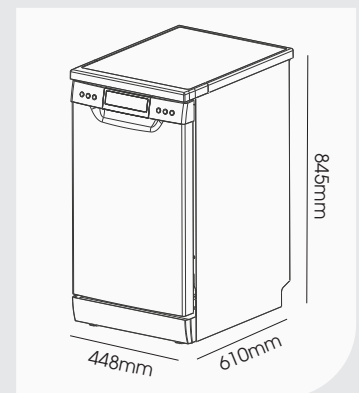

Our latest addition. Inspiring designs for New Zealand Kitchens.

450MM DISHWASHER ECONOMY PLUS WHITE DW45WP

- 10 Place Settings
- 7 Programmes
- Easy to use controls
- Delayed start option
- Third Layer Cutlery Basket
- Child Lock
- Water Rating: 3.5 Star (11L per wash)
- Energy Rating: 3.5 Star (189kWh)
- Noise: 49db
- 7 Year Warranty